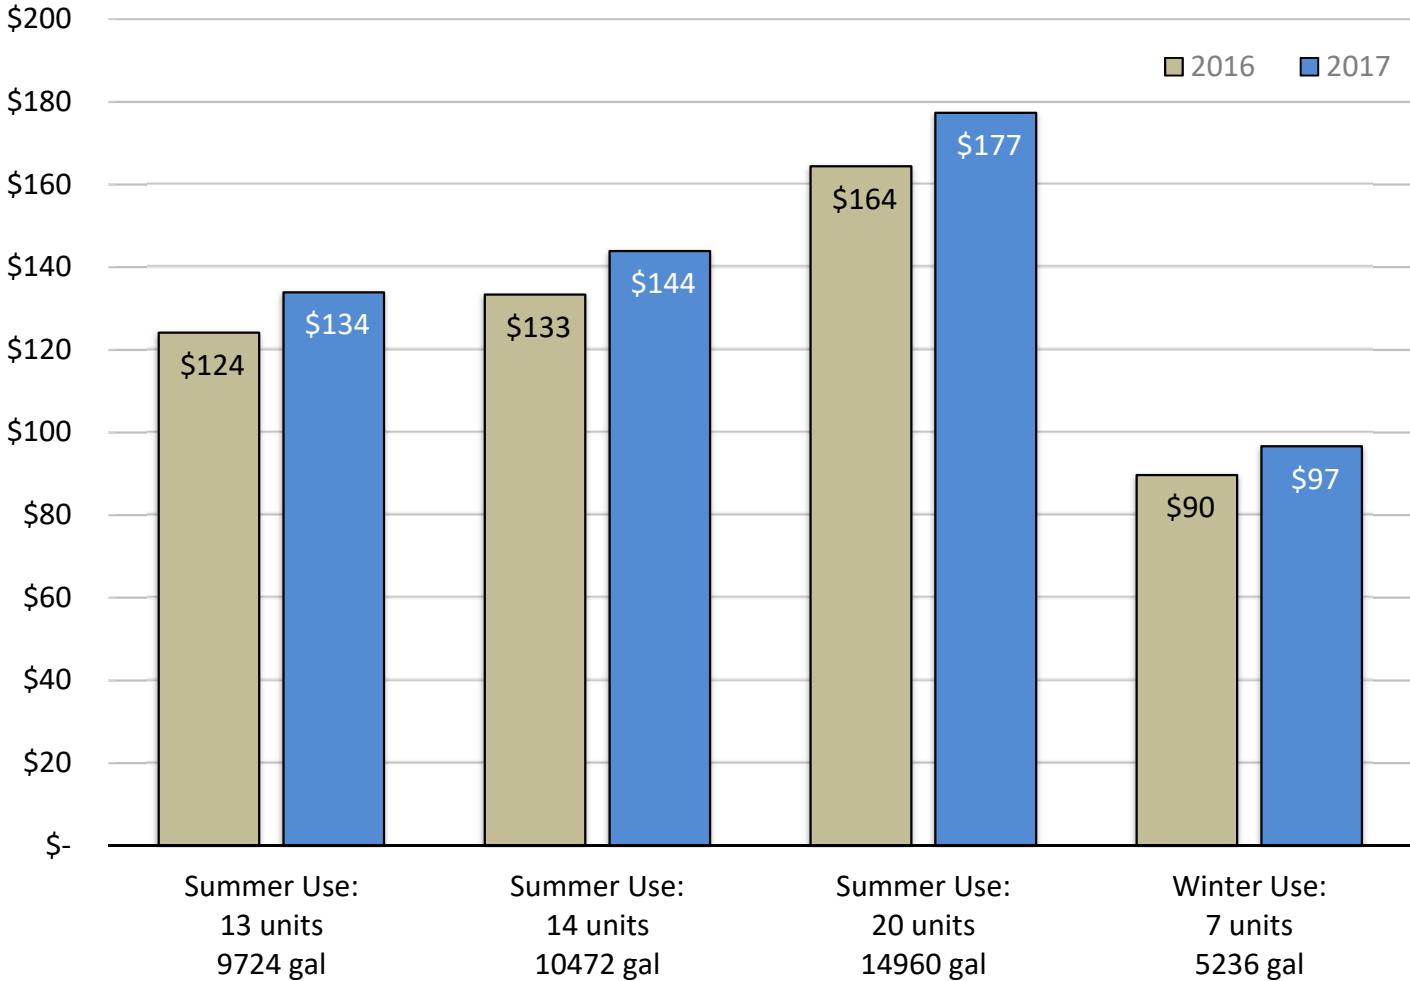

5. Rate and Fee Analysis

2016 Monthly Water Rate Comparison Single Family Residential (5,000 Gallons)

Residential Rates Comparison

Residential Water/Wastewater Bill Comparisons 2016-2017

Commercial Rates Comparison

Commercial Water/Wastewater Bill Comparisons 2016-2017