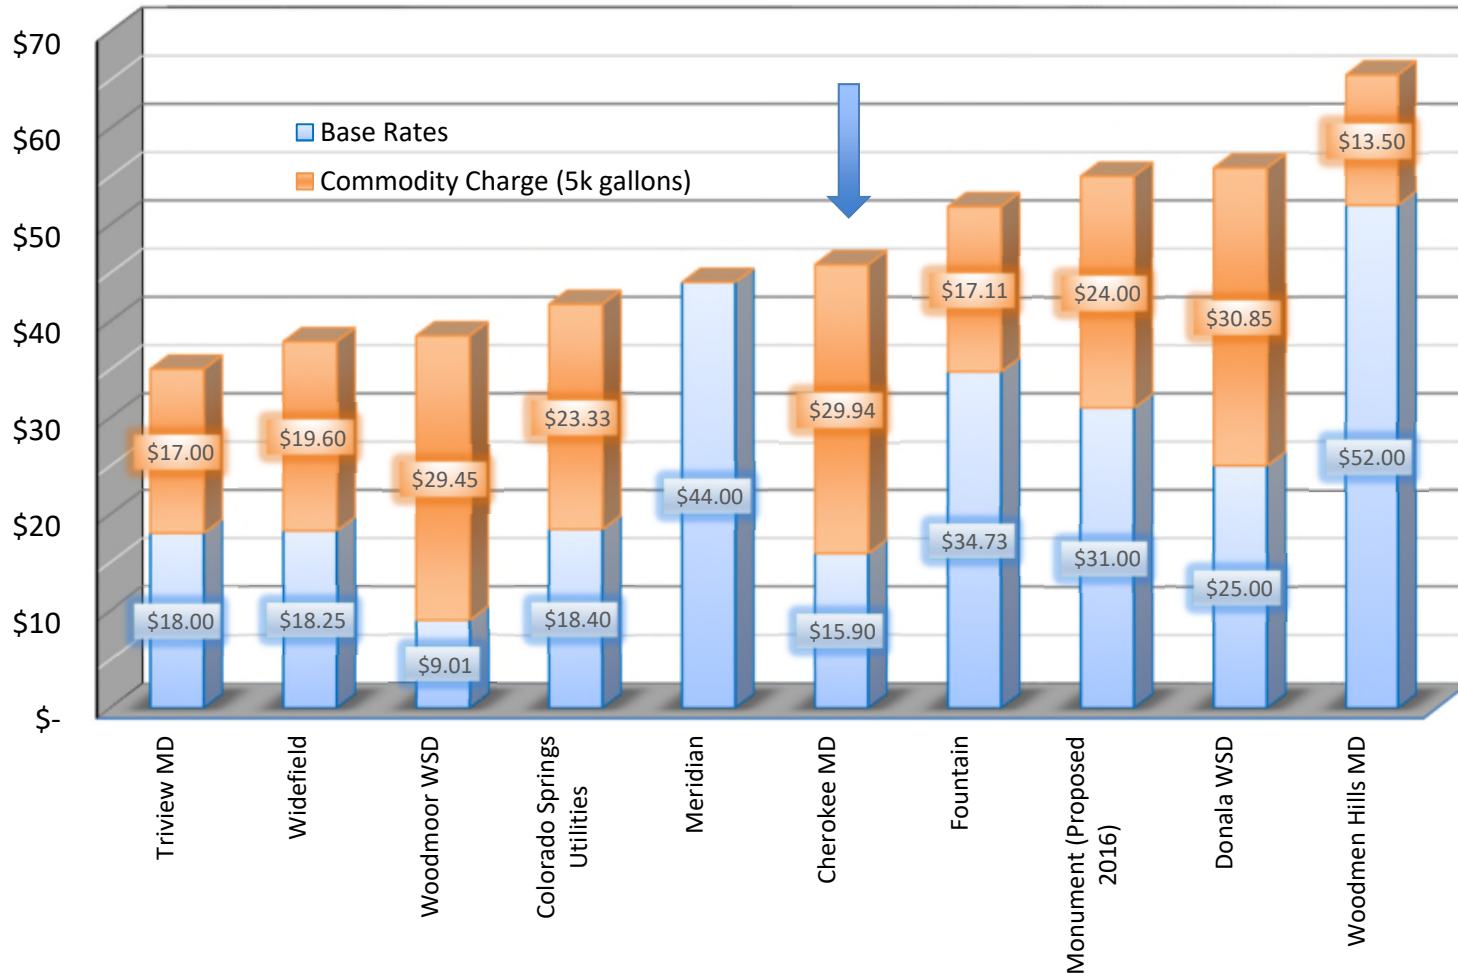

5. Rate and Fee Analysis

2016 Monthly Water Rate Comparison Single Family Residential (5,000 Gallons)

Residential Rates Comparison

Residential Water/Wastewater Bill Comparisons 2016-2017

Commercial Rates Comparison

Commercial Water/Wastewater Bill Comparisons 2016-2017